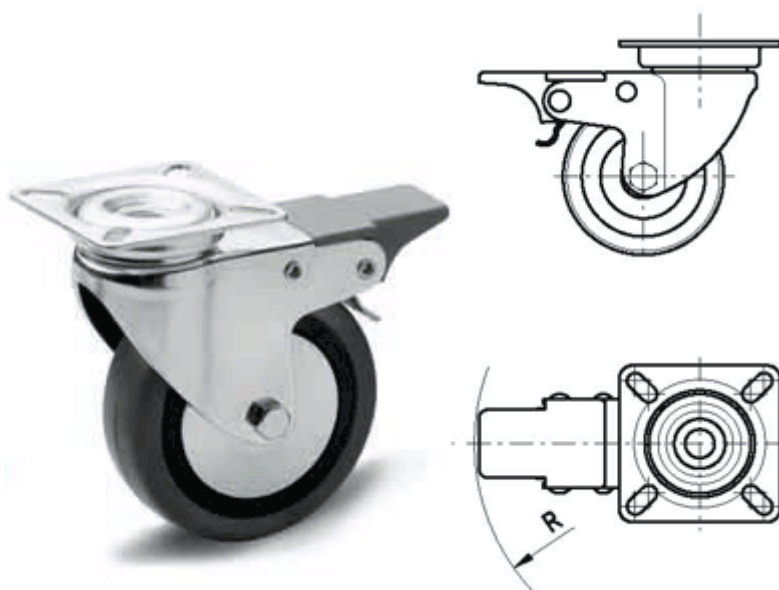

Article number: 2314452046

Description: E+G rubber wheel 452046  
RE.C7-040-SBF Turning plate with brake

## Measures

|      |          |                  |       |      |                 |
|------|----------|------------------|-------|------|-----------------|
| B    | = 42     | Dynamic load (N) | = 300 | R    | = 78            |
| b1   | = 30     | g                | = 150 | s    | = 5             |
| b2   | = 33     | H                | = 59  | Type | = RE.C7-040-SBF |
| b3   | = 24     | L                | = 42  |      |                 |
| Code | = 452046 | l1               | = 30  |      |                 |
| D    | = 40     | l2               | = 33  |      |                 |
| d    | =        | l3               | = 18  |      |                 |
| d1   | =        | p                | =     |      |                 |